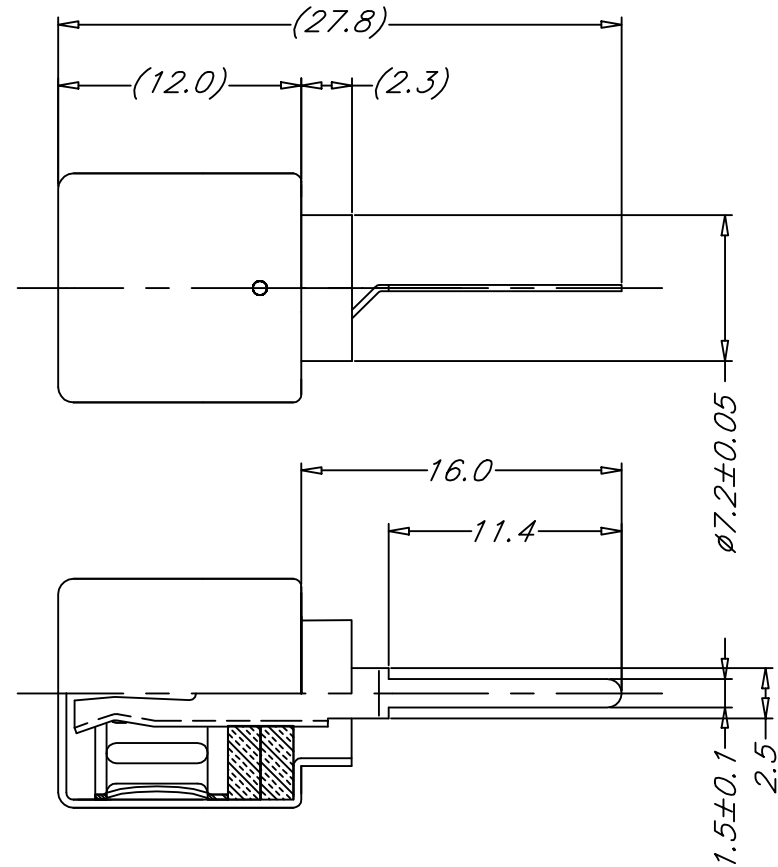

CTP-124J-6A

* COMPARABLE WITH :

PARTS LIST				
ITEM	PARTS NAME	PARTS NO.	MATERIAL	FINISH
1	SHIELD CASE	P-043A-17W	C.R.STEEL	Ni
2	INSULATOR WASHER	P-014C-00	POLYESTER	-
3	CENTER CONTACT	P-009B-04X	SPRING BRASS	Tin Lead
4	CONTACT SPRING SHACKLE	P-013D-00W	PHOSPHOR BRONZE	Ni