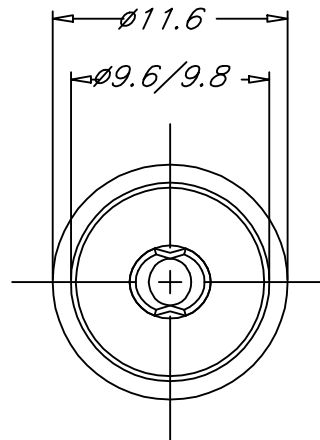

CTP-124J-6A

* COMPARABLE WITH :

PARTS LIST				
ITEM	PARTS NAME	PARTS NO.	MATERIAL	FINISH
1	SHIELD CASE	P-043A-17W	C.R.STEEL	Ni
2	INSULATOR WASHER	P-014C-00	POLYESTER	-
3	CENTER CONTACT	P-009B-04X	SPRING BRASS	Tin Lead
4	CONTACT SPRING SHACKLE	P-013D-00W	PHOSPHOR BRONZE	Ni