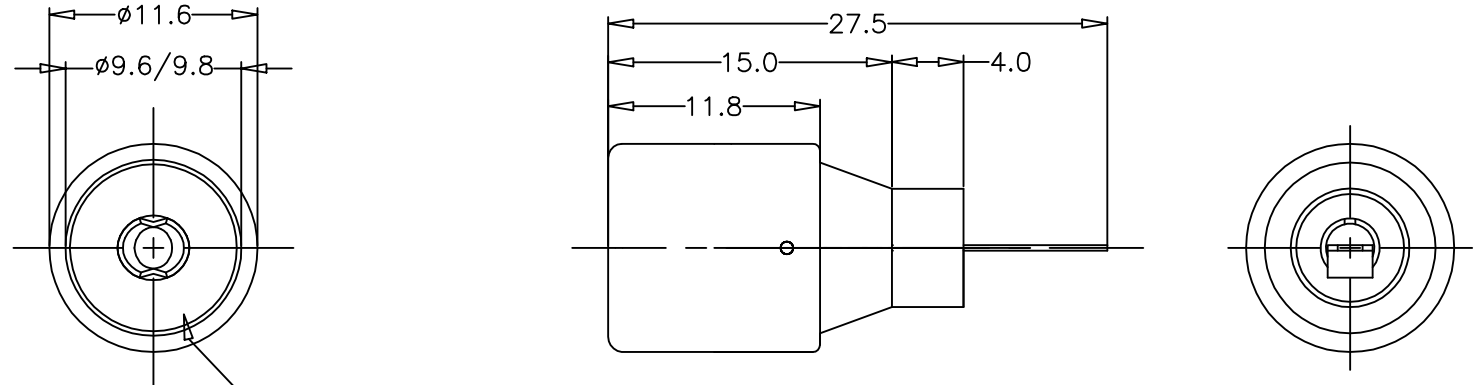

# CTP-124J-01

\* COMPARABLE WITH :

PARTS LIST				
ITEM	PARTS NAME	PARTS NO.	MATERIAL	FINISH
1	SHIELD CASE	P-043A-00X	COLD ROLLED STEEL	TIN-LEAD
2	INSULATOR WASHER	P-014C-00	POLYESTER	-
3	CENTER CONTACT	P-009B-04X	SPRING BRASS	TIN-LEAD
4	CONTACT SPRING SHACKLE	P-013D-00W	PHOSPHOR BRONZE	Ni