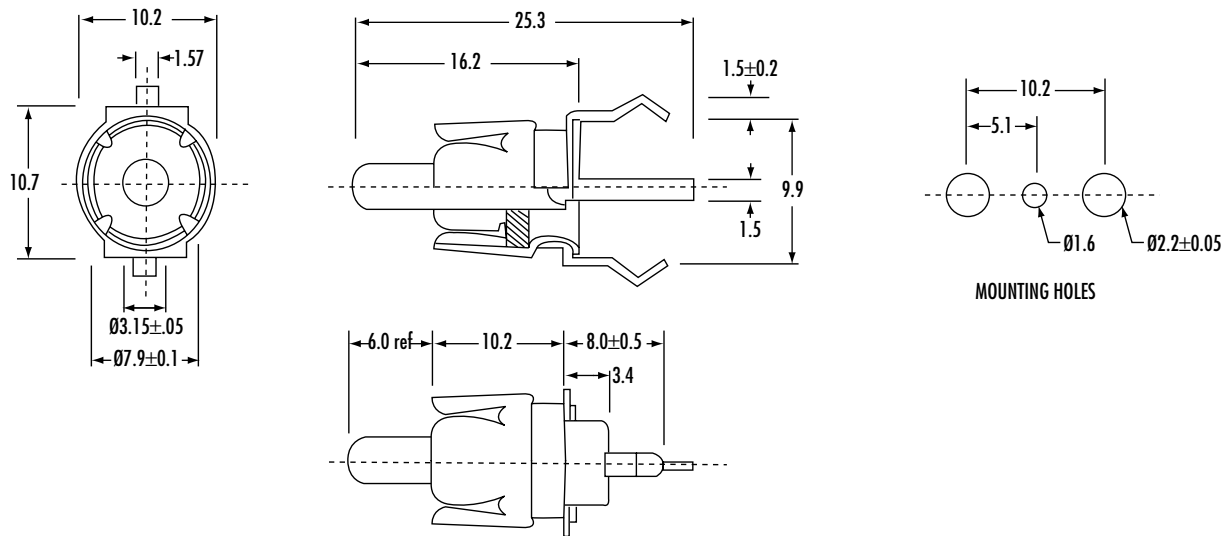

CTP-106M-04

NOTE: OTHER STYLES AND LENGTHS ARE AVAILABLE

Phone 1-800-809-2751

Fax 1-510-440-0579

www.connect-tech-products.com • info@connect-tech-products.com

4428 Technology Drive • Fremont, CA 94538, USA • 510-498-8815 • Fax: 510-440-0579