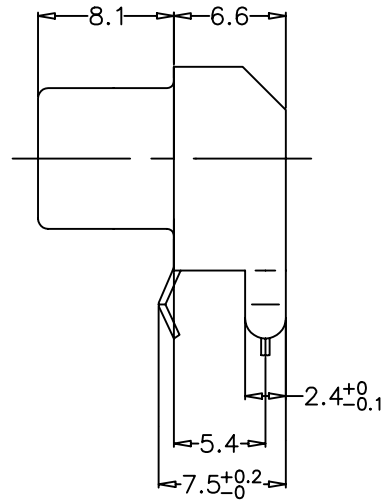

CTP-021

MOUNTING HOLES

NOTE : THE APPEARANCE AND CHARACTERISTIC REQUESTED TO SPECIFICATION.

Phone 1-800-809-2751

Fax 1-510-440-0579

www.connect-tech-products.com • info@connect-tech-products.com

4428 Technology Drive • Fremont, CA 94538, USA • 510-498-8815 • Fax: 510-440-0579