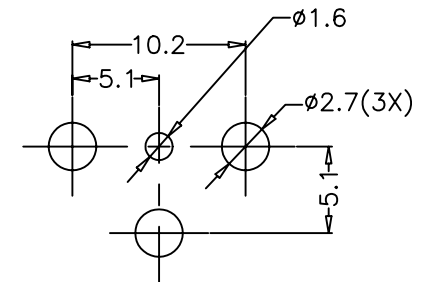

CTP-021

MOUNTING HOLES

NOTE : THE APPEARANCE AND CHARACTERISTIC REQUESTED TO SPECIFICATION.

Phone 1-800-809-2751

Fax 1-510-440-0579

www.connect-tech-products.com • info@connect-tech-products.com

4428 Technology Drive • Fremont, CA 94538, USA • 510-498-8815 • Fax: 510-440-0579