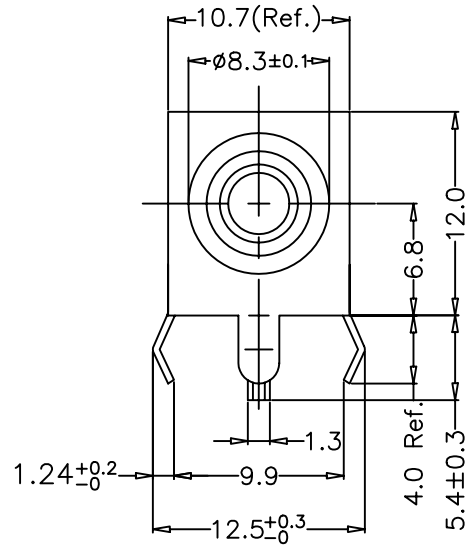

CTP-021

MOUNTING HOLES

NOTE : THE APPEARANCE AND CHARACTERISTIC REQUESTED TO SPECIFICATION.

Phone 1-800-809-2751

Fax 1-510-440-0579

www.connect-tech-products.com • info@connect-tech-products.com

4428 Technology Drive • Fremont, CA 94538, USA • 510-498-8815 • Fax: 510-440-0579