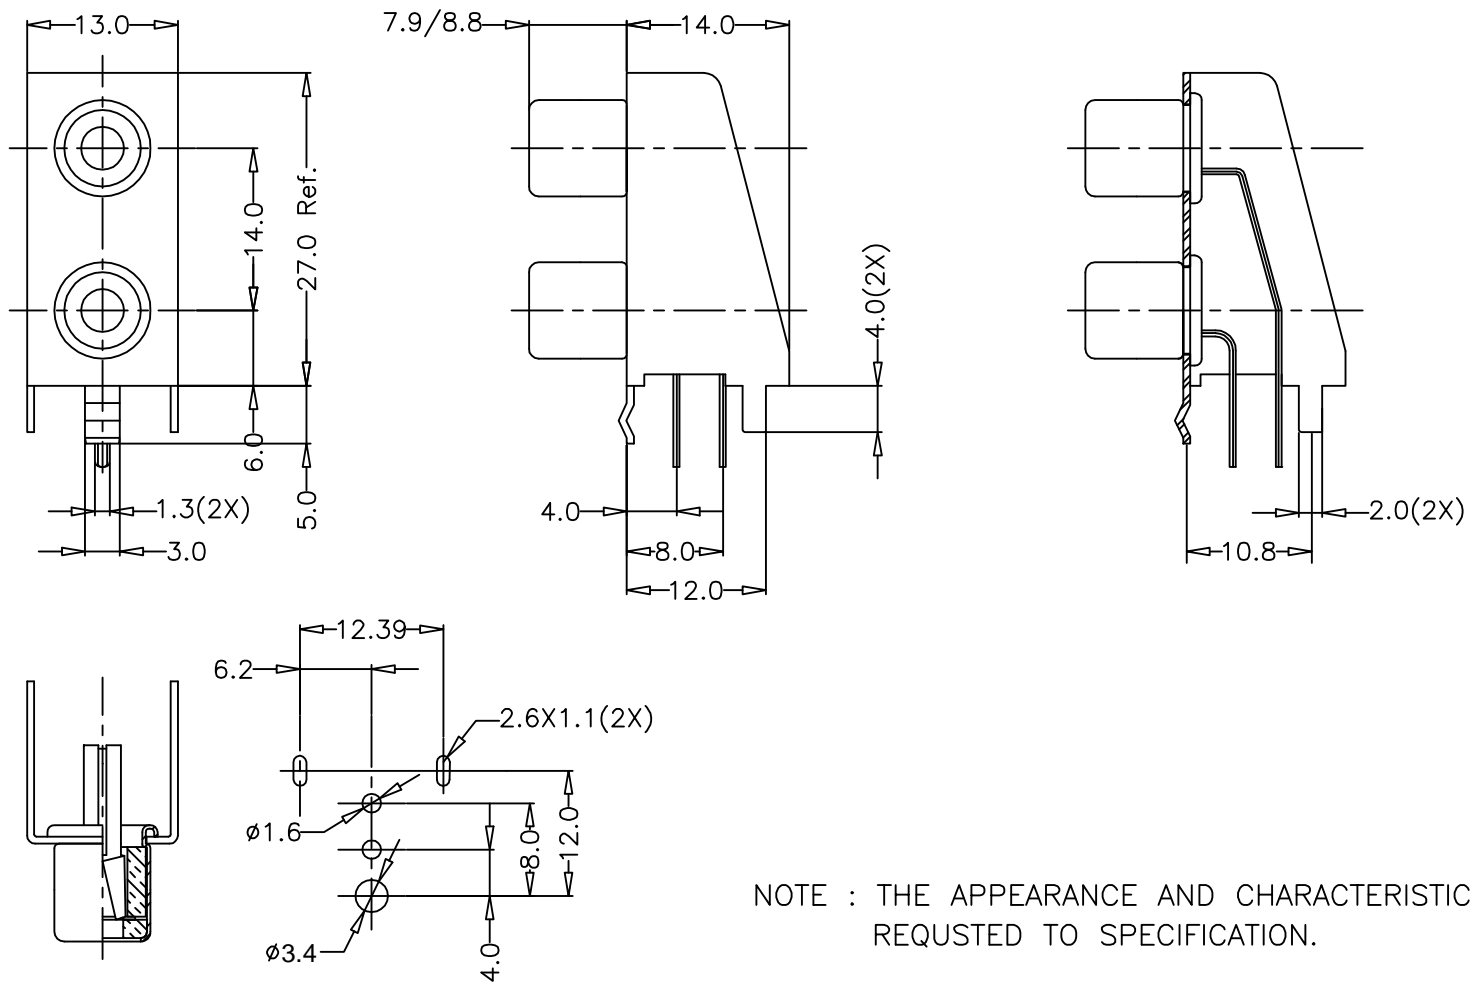

# CTP-019-8

NOTE : THE APPEARANCE AND CHARACTERISTIC REQUESTED TO SPECIFICATION.

MOUNTING HOLES

Phone 1-800-809-2751

Fax 1-510-440-0579

[www.connect-tech-products.com](http://www.connect-tech-products.com) • [info@connect-tech-products.com](mailto:info@connect-tech-products.com)