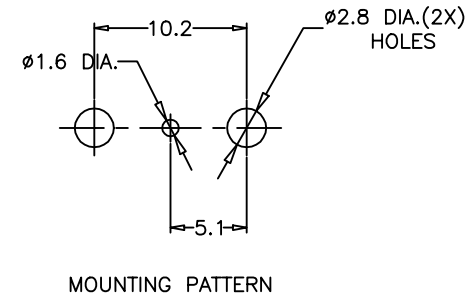

CTP-016E-1

NOTE : THE APPEARANCE AND CHARACTERISTIC REQUESTED TO SPECIFICATION.

Phone 1-800-809-2751

Fax 1-510-440-0579

www.connect-tech-products.com • info@connect-tech-products.com

4428 Technology Drive • Fremont, CA 94538, USA • 510-498-8815 • Fax: 510-440-0579