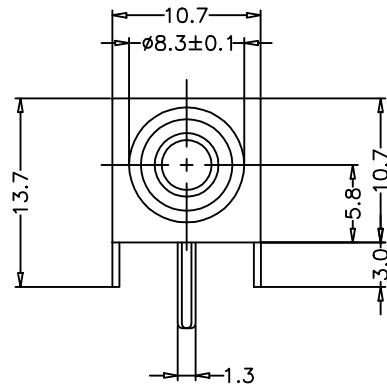

CTP-016E-1

NOTE : THE APPEARANCE AND CHARACTERISTIC REQUESTED TO SPECIFICATION.

Phone 1-800-809-2751

Fax 1-510-440-0579

www.connect-tech-products.com • info@connect-tech-products.com

4428 Technology Drive • Fremont, CA 94538, USA • 510-498-8815 • Fax: 510-440-0579