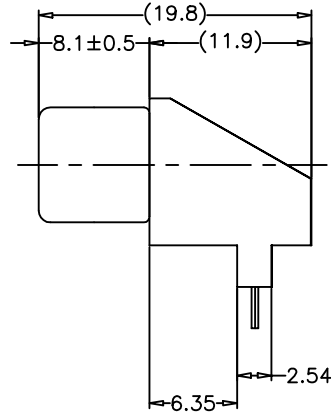

CTP-016E-1

NOTE : THE APPEARANCE AND CHARACTERISTIC REQUESTED TO SPECIFICATION.

Phone 1-800-809-2751

Fax 1-510-440-0579

www.connect-tech-products.com • info@connect-tech-products.com

4428 Technology Drive • Fremont, CA 94538, USA • 510-498-8815 • Fax: 510-440-0579