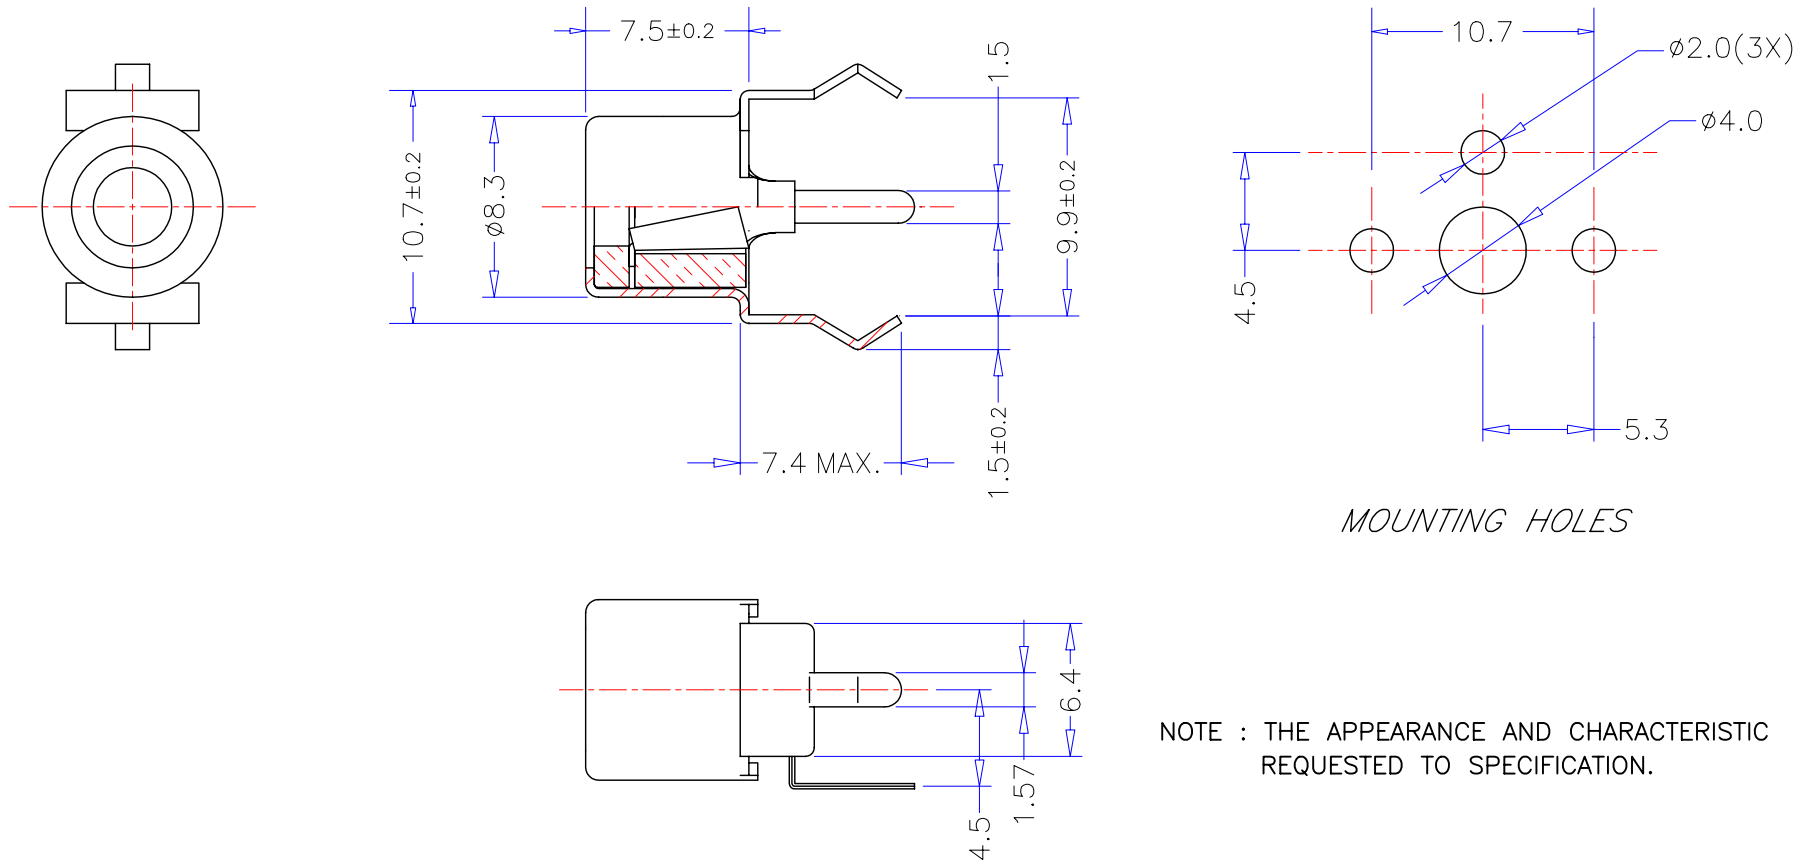

CTP-003C-01

MOUNTING HOLES

NOTE : THE APPEARANCE AND CHARACTERISTIC REQUESTED TO SPECIFICATION.

Phone 1-800-809-2751

Fax 1-510-440-0579

www.connect-tech-products.com • info@connect-tech-products.com

4428 Technology Drive • Fremont, CA 94538, USA • 510-498-8815 • Fax: 510-440-0579